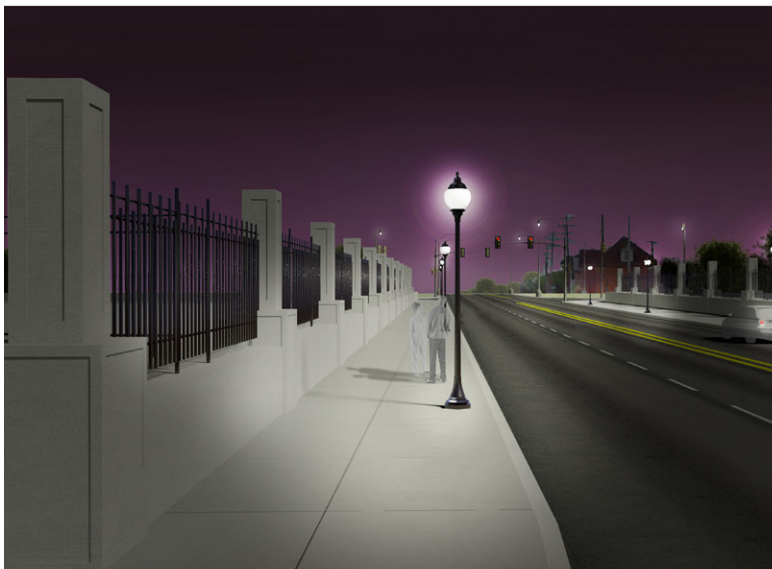

18th STREET

View of the existing bridge looking north.

SECTION

BEFORE and AFTER

PLAN

View looking north on the bridge across I-70 during the day.

View looking north on the bridge across I-70 at night.