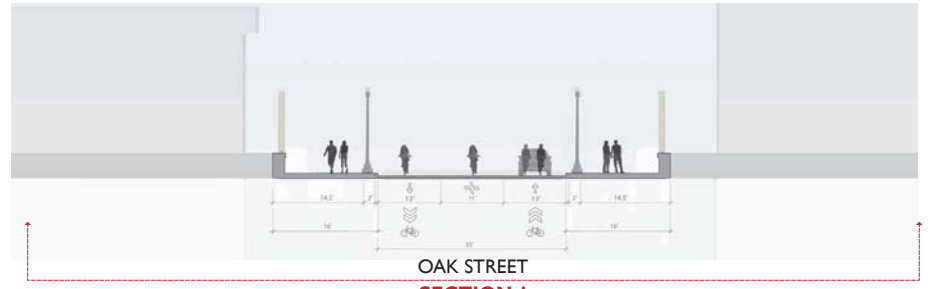

OAK STREET

BEFORE AND AFTER

EXISTING VIEW I TOWARD DOWNTOWN

PROPOSED VIEW TOWARD DOWNTOWN - DAY

PROPOSED VIEW TOWARD DOWNTOWN - NIGHT

SECTION

PLAN