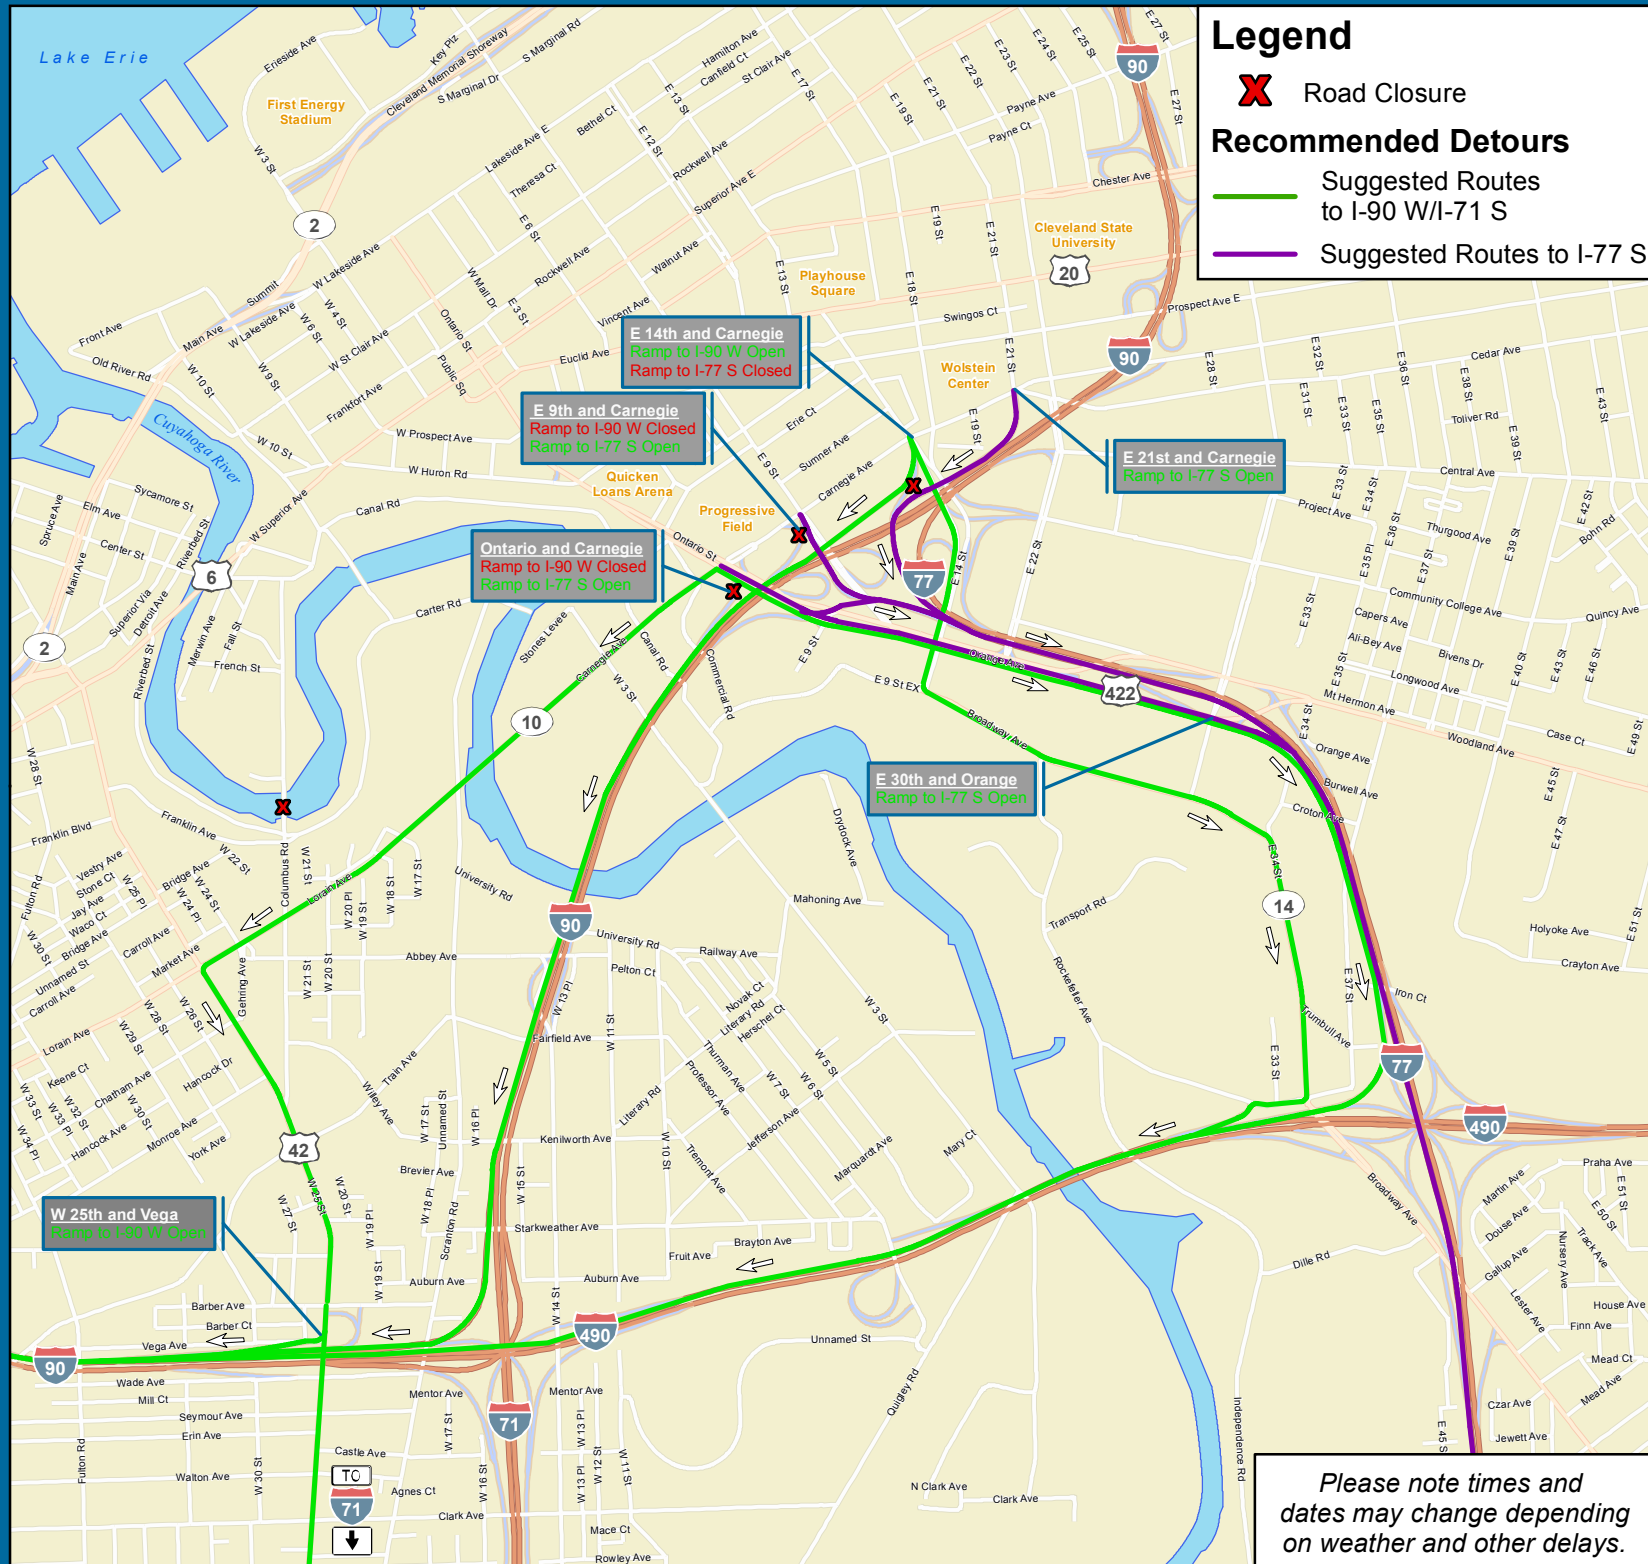

Where Can I Enter I-90 W?

- Enter I-90 W at E 14th St
- Enter I-90 W at W 25th St
- Or use I-77 S to I-490 W:
Head SOUTH on Orange Ave
Enter I-77 S near E 30th St
Exit RIGHT onto I-490 W
CONTINUE onto I-90 W

Where Can I Enter I-90 E?

(Access to I-90 E has not changed)

- Prospect Ave
- Chester Ave
- Superior Ave

Where Can I Enter I-77 S?

- Ontario St
- E 9th St
- E 21st St
- E 30th and Orange

Where Can I Enter I-71 S/SR 176 S?

- Use I-90 W entrances and follow signs for I-71 S
- Follow W 25th St south
- Use I-77 S to I-490 W

For more information:
Email us: Info@Innerbelt.org
Call us: 216-344-0069
855-803-5280 (toll-free)
Website: www.Innerbelt.org

Legend

X Road Closure

Recommended Detours

Suggested Routes to I-90 W/I-71 S

Suggested Routes to I-77 S

Please note times and dates may change depending on weather and other delays.