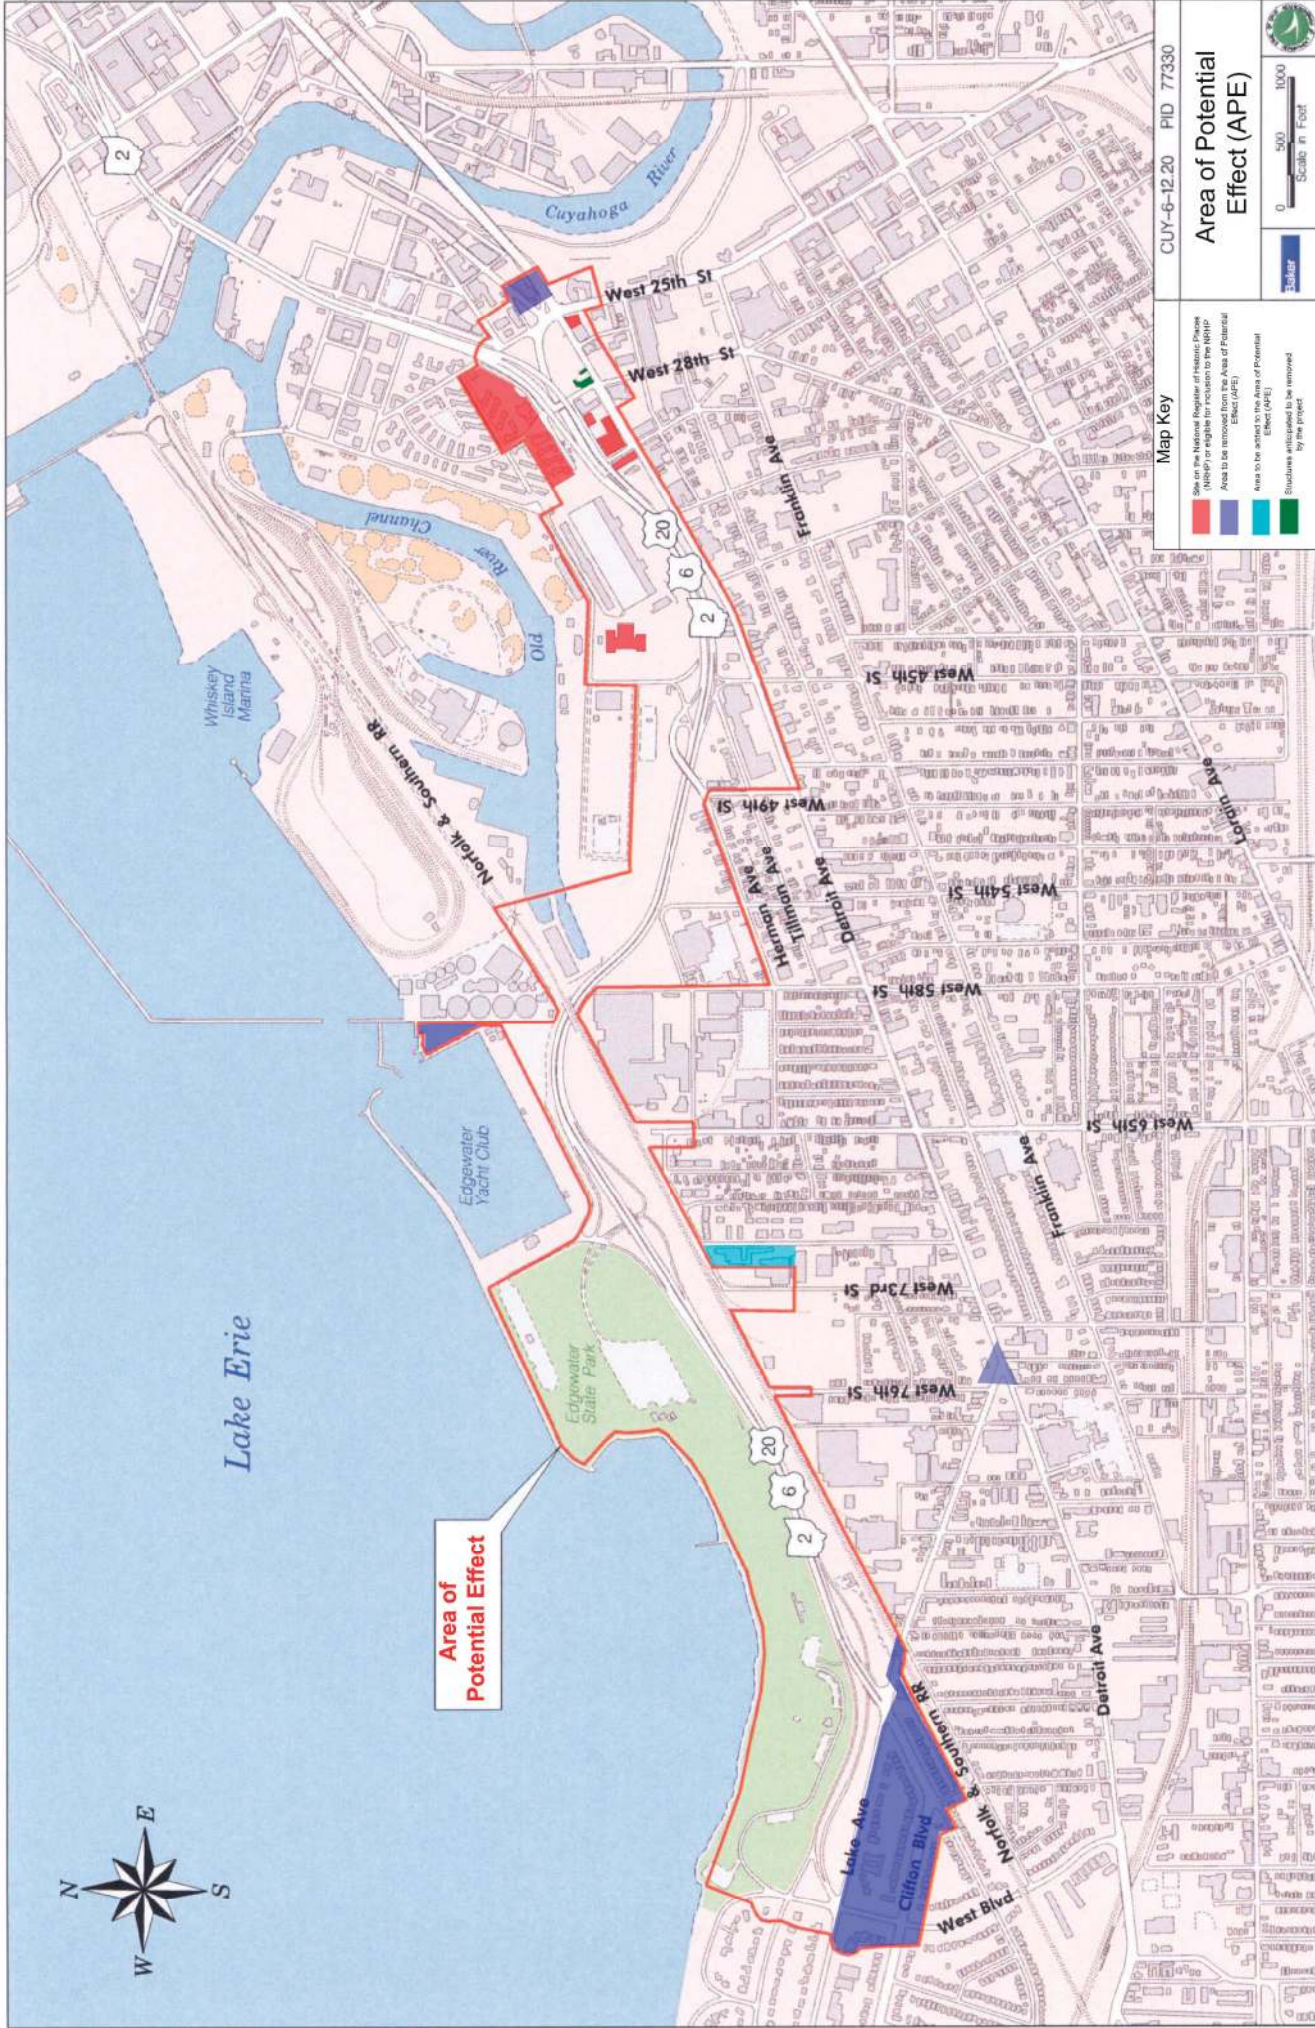

Lake Erie

Area of Potential Effect

CUY-6-12-20 PID 77330

Area of Potential Effect (APE)

0 500 1000
Scale in Feet

Map Key

- Site on the National Register of Historic Places (NHRP) or eligible for inclusion to the NHRP
- Area to be removed from the Area of Potential Effect (APE)
- Area to be added to the Area of Potential Effect (APE)
- Structures anticipated to be removed by the project