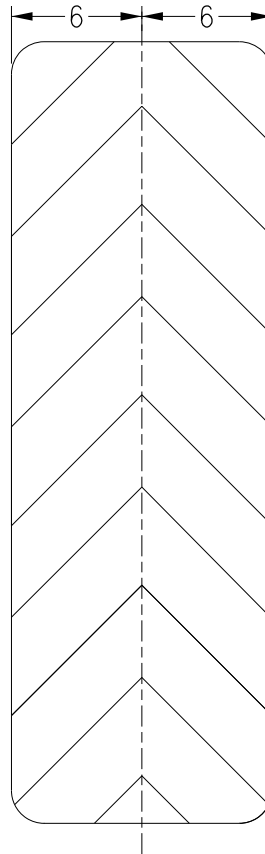

Chapter 6

OBJECT MARKERS & END-OF-ROADWAY MARKERS

(“OM” sign code numbers)

Intentionally blank

OBJECT MARKERS & END-OF-ROADWAY MARKERS**INDEX**

<u>CODE DESIGNATION</u>	<u>LEGEND OR TITLE</u>	<u>DATE</u>
OM1-1	<i>Type 1 Object Marker (with reflectors)</i>	10/15/04
OM1-2	<i>Type 1 Object Marker (black with reflectors)</i>	10/15/04
OM1-3	<i>Type 1 Object Marker</i>	10/15/04
OM2-1	<i>Type 2 Object Marker (with reflectors)</i>	10/15/04
OM2-2	<i>Type 2 Object Marker</i>	10/15/04
OM-3	<i>Type 3 Object Marker</i>	10/21/11
OM4-1	<i>End-of-Roadway Marker (with reflectors)</i>	10/15/04
OM4-1	<i>End-of-Roadway Marker (black with reflectors)</i>	10/15/04
OM4-3	<i>End-of-Roadway Marker</i>	10/15/04

ODOT - OFFICE OF TRAFFIC OPERATIONS

DATE: 10/21/11

COLORS: BLACK ON YELLOW

SERIES: MARKER

CODE NO.: OM-3

OM-3L

OM-3C

OM-3R