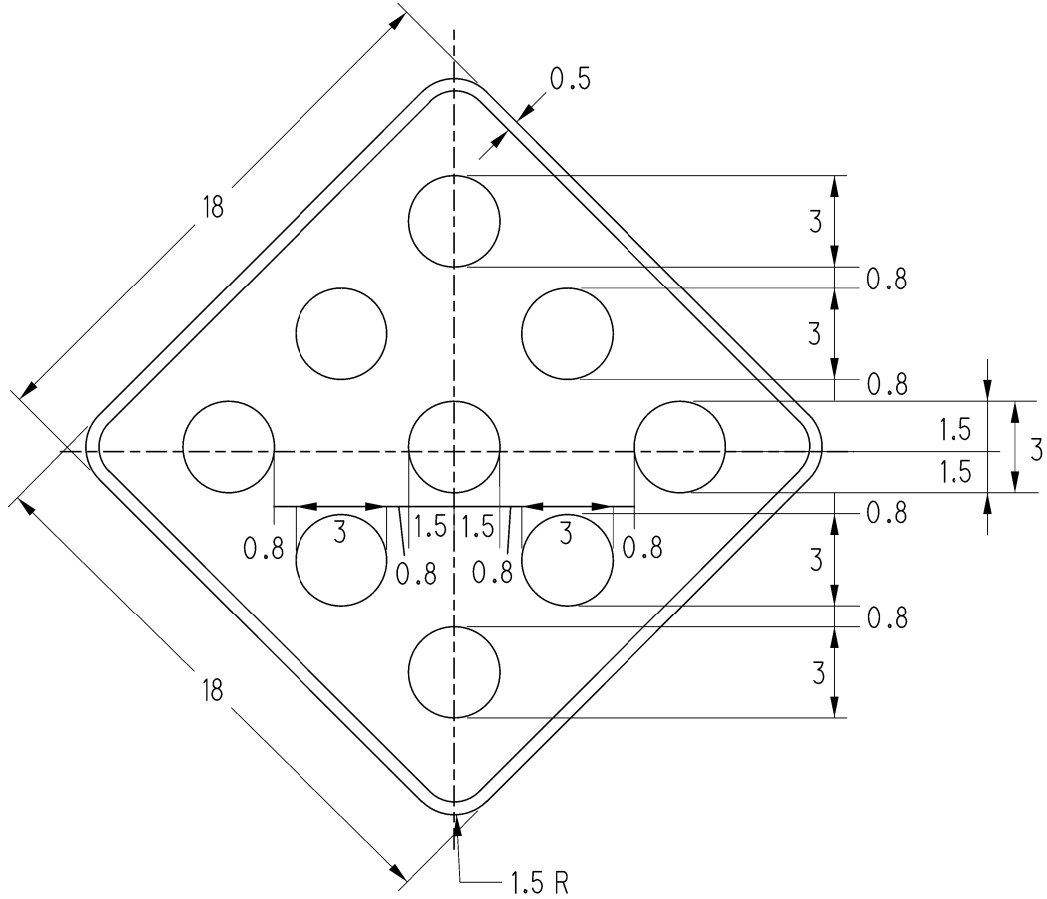

Chapter 6

OBJECT MARKERS & END-OF-ROADWAY MARKERS

(“OM” sign code numbers)

Intentionally blank

OBJECT MARKERS & END-OF-ROADWAY MARKERS**INDEX**

<u>CODE DESIGNATION</u>	<u>LEGEND OR TITLE</u>	<u>DATE</u>
OM1-1	<i>Type 1 Object Marker (with reflectors)</i>	10/15/04
OM1-2	<i>Type 1 Object Marker (black with reflectors)</i>	10/15/04
OM1-3	<i>Type 1 Object Marker</i>	10/15/04
OM2-1	<i>Type 2 Object Marker (with reflectors)</i>	10/15/04
OM2-2	<i>Type 2 Object Marker</i>	10/15/04
OM-3	<i>Type 3 Object Marker</i>	10/21/11
OM4-1	<i>End-of-Roadway Marker (with reflectors)</i>	10/15/04
OM4-1	<i>End-of-Roadway Marker (black with reflectors)</i>	10/15/04
OM4-3	<i>End-of-Roadway Marker</i>	10/15/04

Intentionally blank

STANDARD SIGN DESIGN

ODOT - OFFICE OF TRAFFIC OPERATIONS

DATE: 10/15/04	COLORS: SEE BELOW	SERIES: MARKER	CODE NO.: OM1-1 OM1-2, OM1-3
----------------	-------------------	----------------	---------------------------------