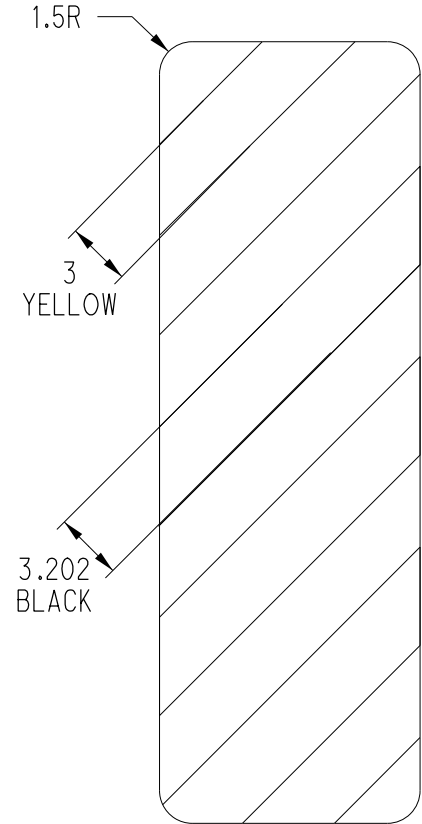

ODOT - OFFICE OF TRAFFIC OPERATIONS

DATE: 10/21/11

COLORS: BLACK ON YELLOW

SERIES: MARKER

CODE NO.: OM-3

OM-3L

OM-3C

OM-3R