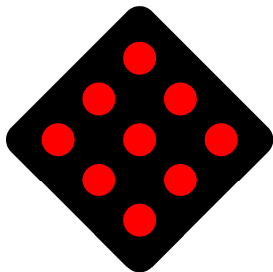

OM4-2

COLORS-
REFLECTOR: RED
BACKGROUND: BLACK