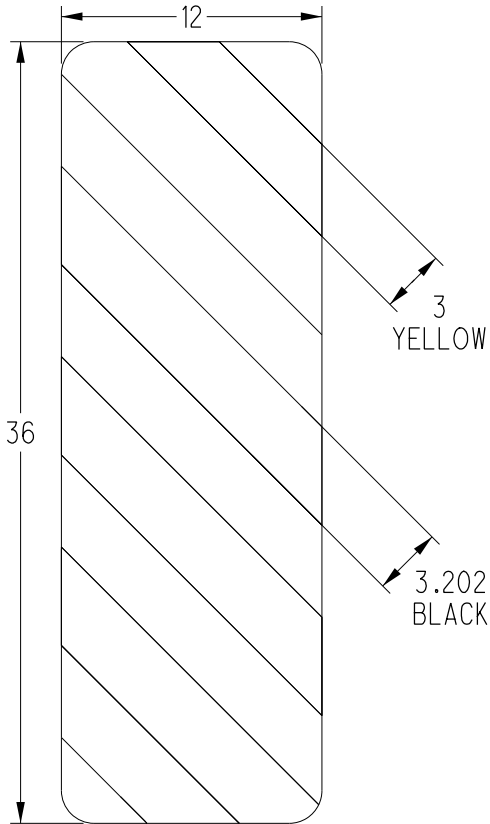

STANDARD SIGN DESIGN

ODOT - OFFICE OF TRAFFIC OPERATIONS

DATE: 10/21/11

COLORS: BLACK ON YELLOW

SERIES: MARKER

CODE NO.: OM-3

OM-3L