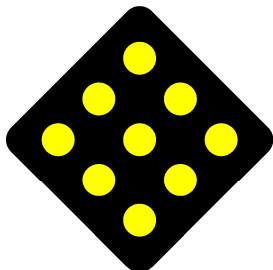

OM1-2

COLORS-
REFLECTOR: YELLOW
BACKGROUND: BLACK