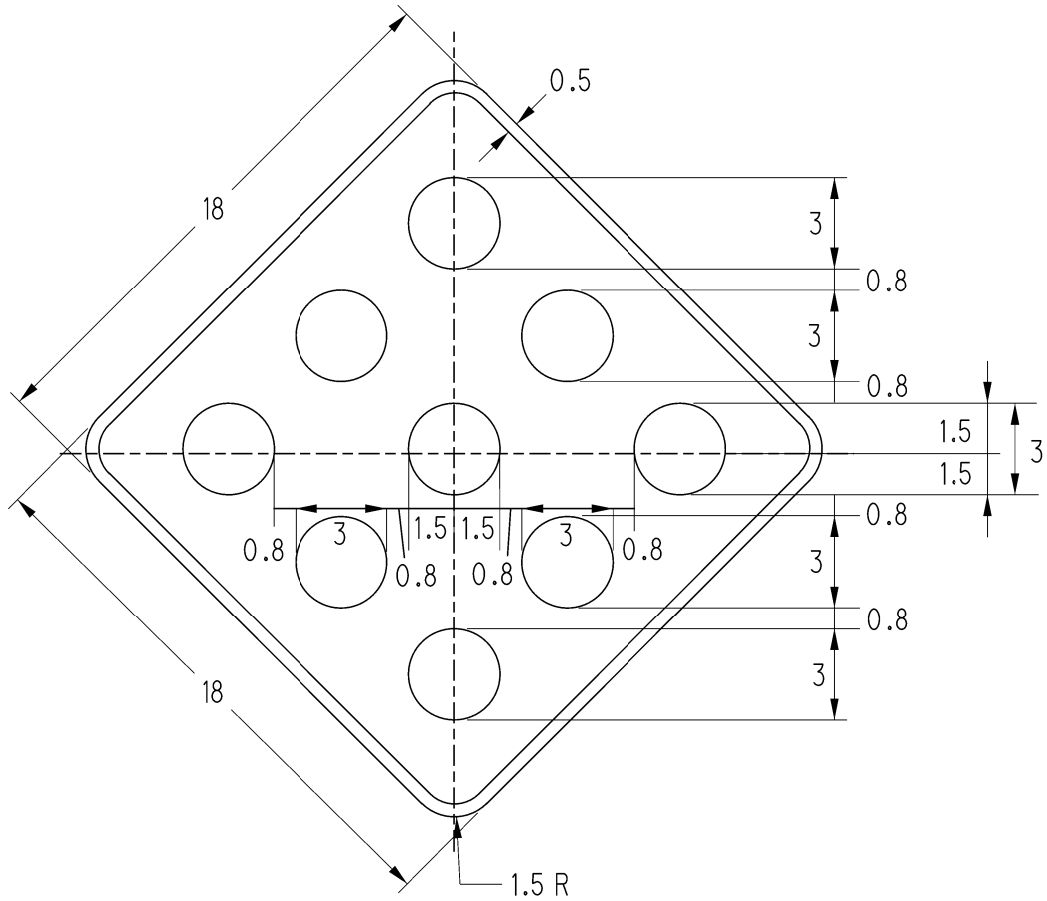

ALL DIMENSIONS IN INCHES

STANDARD SIGN DESIGN

ODOT - OFFICE OF TRAFFIC OPERATIONS

DATE: 10/15/04	COLORS: SEE BELOW	SERIES: MARKER	CODE NO.: OM4-1 OM4-2, OM4-3
----------------	-------------------	----------------	---------------------------------