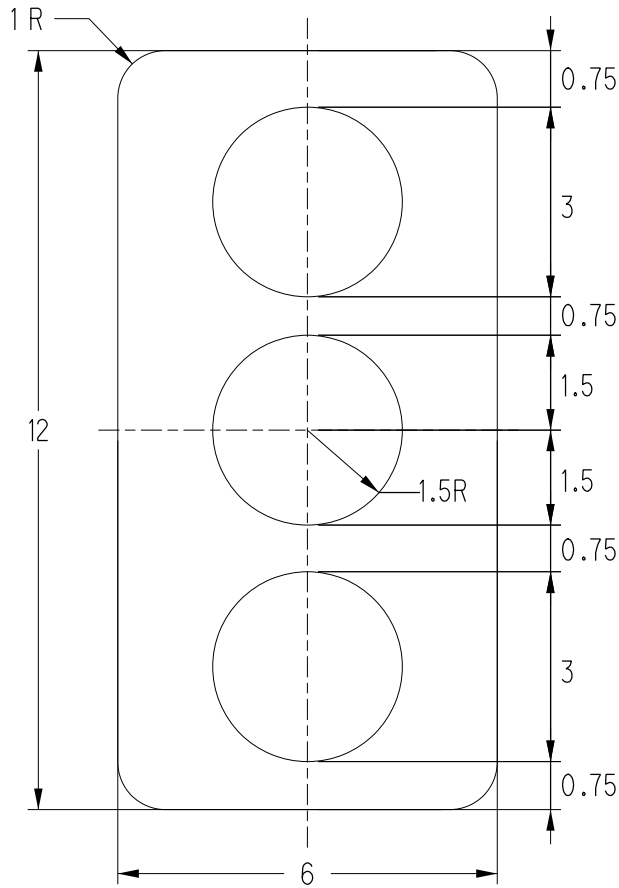

STANDARD SIGN DESIGN

ODOT - OFFICE OF TRAFFIC OPERATIONS

DATE: 10/15/04	COLORS: SEE BELOW	SERIES: MARKER	CODE NO.: OM2-1 OM2-2

OM2-1V

COLORS-
REFLECTORS: YELLOW
BACKGROUND: WHITE

COLORS-
REFLECTORS: YELLOW
BACKGROUND: WHITE

COLORS-
BACKGROUND: YELLOW

COLORS-
BACKGROUND: YELLOW

ALL DIMENSIONS IN INCHES